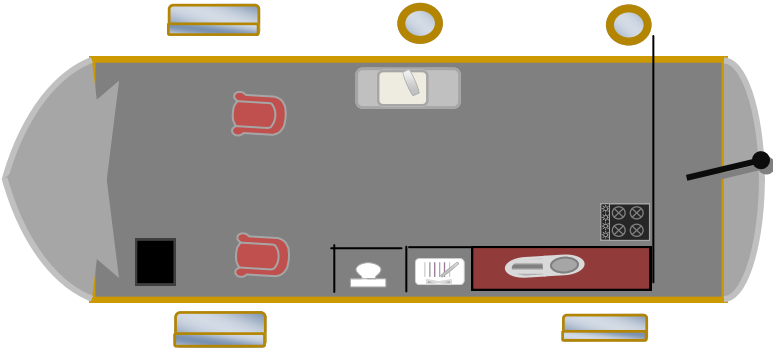

30ft Cruiser Stern—Bernicia

Saloon Bathroom Galley

Not to scale