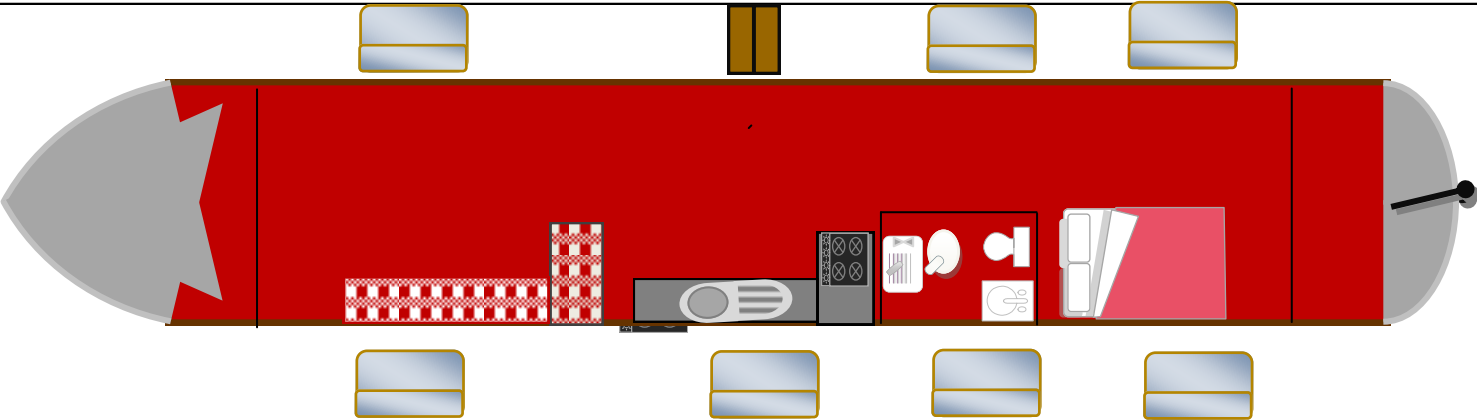

Elijah—36ft Cruiser Stern

Saloon

Galley

Bathroom

Bedroom

Not to scale