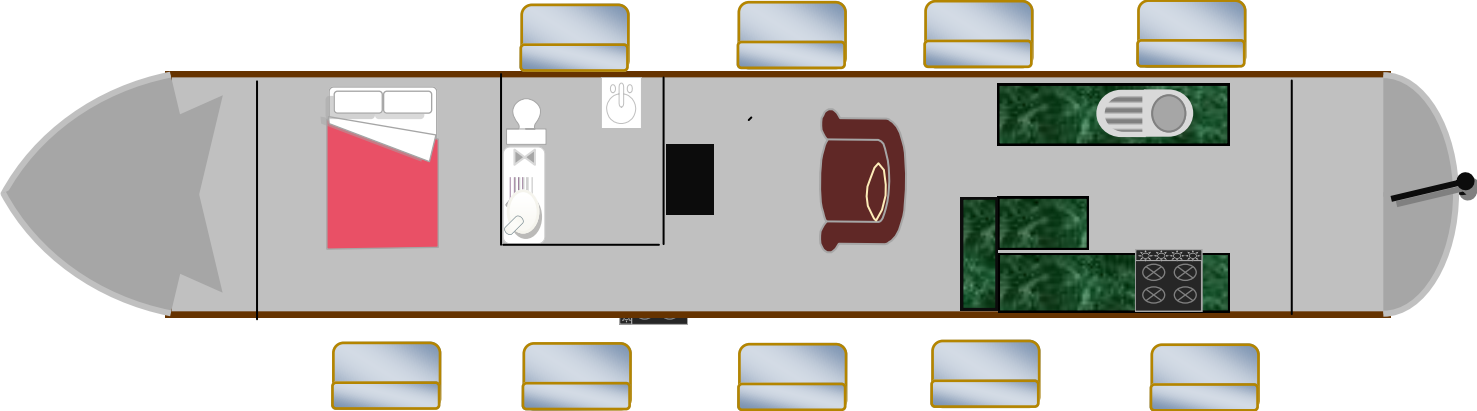

Mouse House - 56ft x 10ft Widebeam

Bedroom

Bathroom

Saloon

Galley

Not to scale