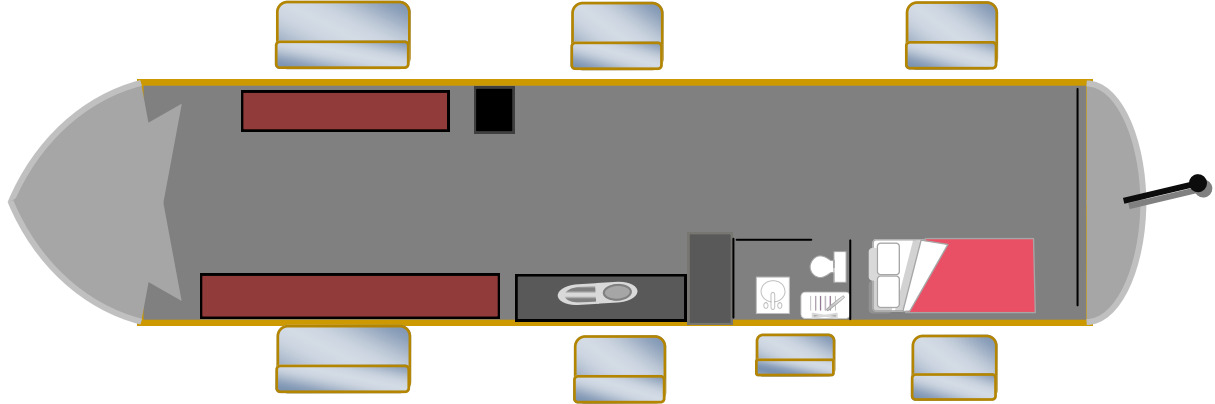

60ft Cruiser Stern—Scotch Mist

Saloon Galley Bathroom Bedroom

Not to scale