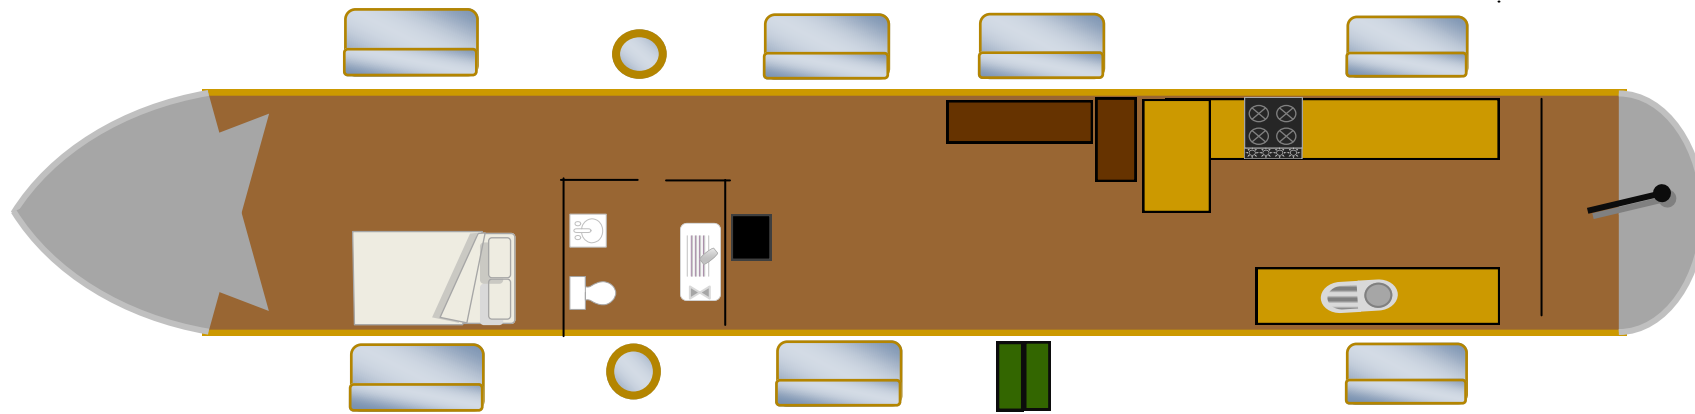

**61ft Aqualine Madison Cruiser Stern**

**Bedroom**

**Bathroom**

**Saloon**

**Galley**

**Not to scale**