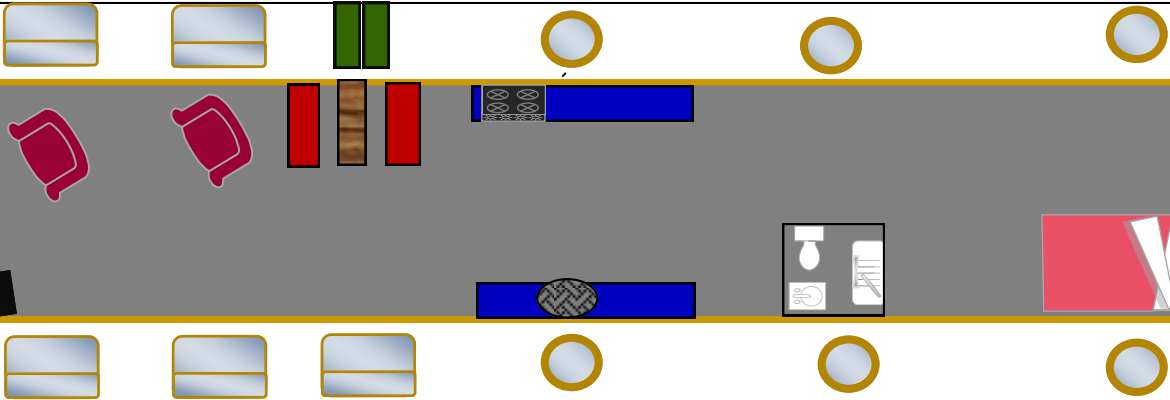

Watermark—60ft Cruiser Stern

Saloon Galley Bathroom Bedroom

Not to scale