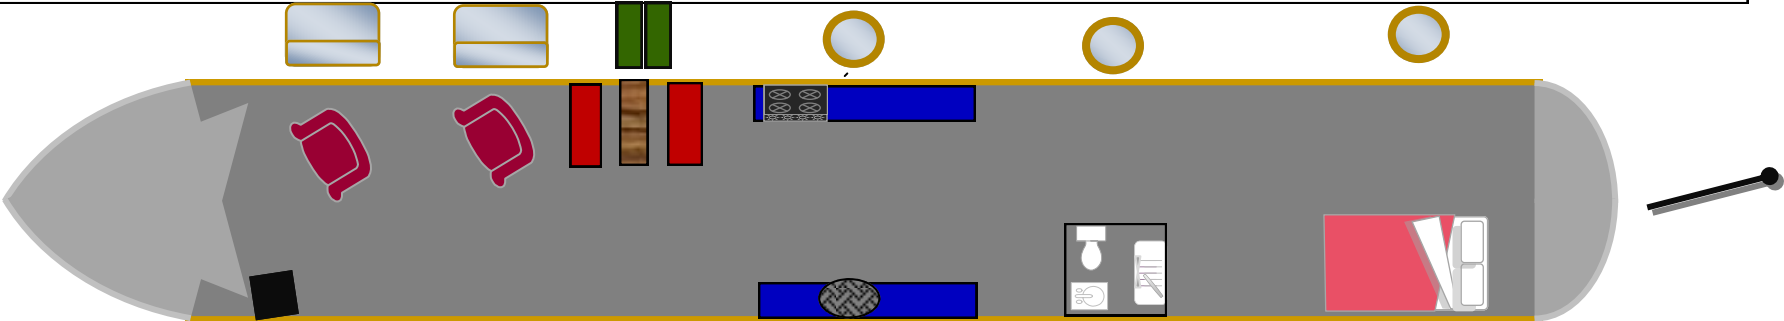

Watermark—60ft Cruiser Stern

Saloon Galley Bathroom Bedroom

Not to scale